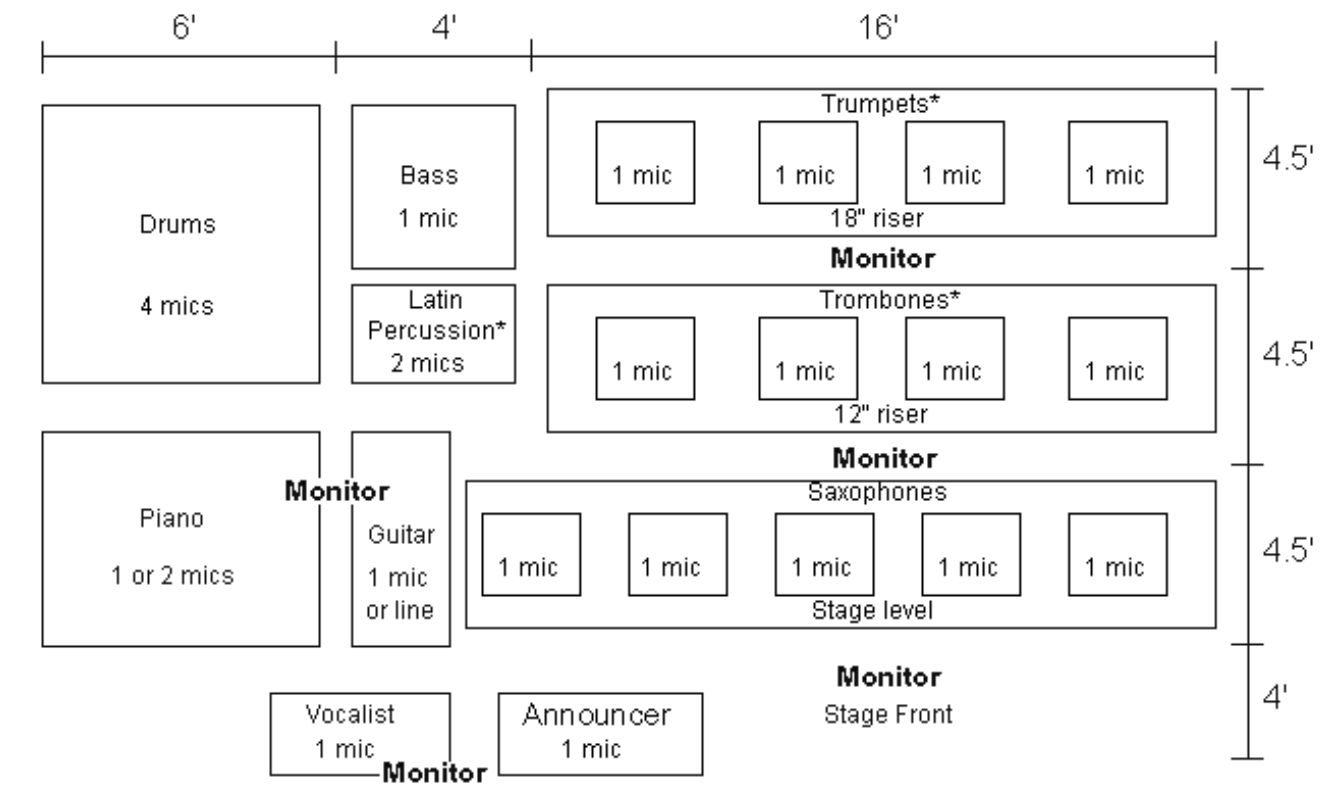

Maxwell Hall Big Band

Stage Requirement-Non-profit performance only

- Overall stage dimension of 30' x 20' will be comfortable. Somewhat smaller dimensions can be accommodated.
- Risers preferred; can be waived in advance.
- Require a minimum of six 110 VAC outlets for stage reading lamps at 20 positions.
- Require at least four 20-amp outlets for electronics and amplification (optional).
- Require 18 armless chairs (for all except piano & drums — plan for five trumpets, five trombones, and Latin Percussion).
- Prefer customer-provided concert grand piano; alternatives can be arranged on an exception basis.

*sometimes use 5th trumpet, and/or 5th trombone, and/or latin percussion positions.